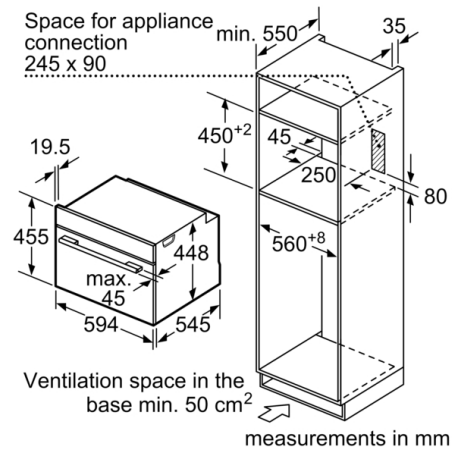

Technical Data

Type of micro-wave oven : MW only
Type of control : Electronic
Color / Material Front : Stainless steel
Cavity dimensions : 242.0 x 430 x 345.0 mm
Approval certificates : CE, E17D UKCA marking, VDE
Length of electrical supply cord : 150 cm
Net weight : 26.062 kg
Gross weight : 30.0 kg
EAN code : 4242002937892
Maximum micro-wave power : 900 W
Connection rating : 1220 W
Fuse protection : 10 A
Voltage : 220-240 V
Frequency : 50 Hz
Plug type : GB plug
Cavity dimensions : 242.0 x 430 x 345.0 mm

Programmes/functions

- 1 x Glass tray

Performance/technical information

- Cavity volume: 36 l
- Power cord length 150 cm Cable length
- Total connected load electric: 1.22 KW
- Nominal voltage: 220 - 240 V
- Appliance dimension (hxwx): 455 mm x 595 mm x 545 mm
- Niche dimension (hxwx): 450 mm - 450 mm x 560 mm - 560 mm x 550 mm
- Please refer to the dimensions provided in the installation manual

**Serie | 8, Built-in microwave oven, 60 x 45 cm, Stainless steel
CFA634GS1B**

measurements in mm

measurements in mm

measurements in mm