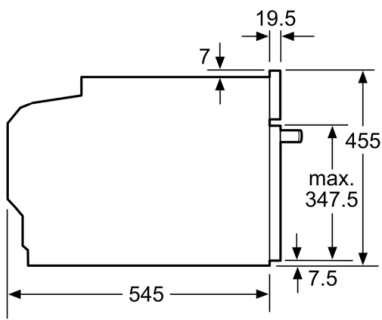

**Serie | 8, Built-in microwave oven, 60 x 45 cm, Stainless steel
CFA634GS1B**

measurements in mm