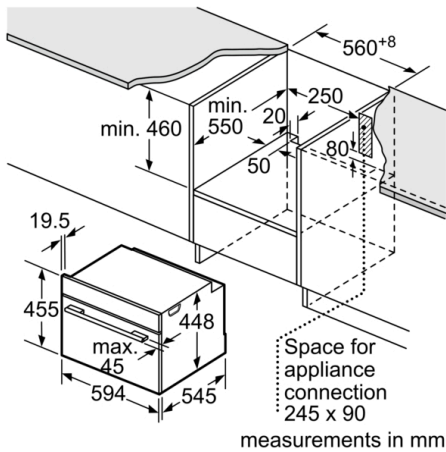

Technical Data

Type of micro-wave oven : MW only
Type of control : Electronic
Color / Material Front : Stainless steel
Cavity dimensions : 242.0 x 430 x 345.0 mm
Approval certificates : CE, E17D UKCA marking, VDE
Length of electrical supply cord : 150 cm
Net weight : 26.062 kg
Gross weight : 30.0 kg
EAN code : 4242002937892
Maximum micro-wave power : 900 W
Connection rating : 1220 W
Fuse protection : 10 A
Voltage : 220-240 V
Frequency : 50 Hz
Plug type : GB plug
Cavity dimensions : 242.0 x 430 x 345.0 mm

Programmes/functions

- 1 x Glass tray

Performance/technical information

- Cavity volume: 36 l
- Power cord length 150 cm Cable length
- Total connected load electric: 1.22 KW
- Nominal voltage: 220 - 240 V
- Appliance dimension (hxwx): 455 mm x 595 mm x 545 mm
- Niche dimension (hxwx): 450 mm - 450 mm x 560 mm - 560 mm x 550 mm
- Please refer to the dimensions provided in the installation manual

**Serie | 8, Built-in microwave oven, 60 x 45 cm, Stainless steel
CFA634GS1B**

measurements in mm

measurements in mm

measurements in mm