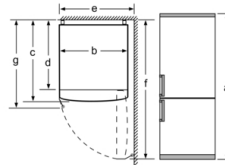

Additional features

- Optical and accoustical
- 3 x egg tray, 1 x ice cube tray

Dimension and installation

- Connection value 100 W
- 220 - 240 V
- Height adjustable front feet
- Dimensions: 203 cm H x 60 cm W x 66 cm D
- Based on the results of the standard 24-hour test. Actual consumption depends on usage/position of the appliance.
- To achieve the declared energy consumption, the distanceholders have to be used. As a result, the appliance depth increases by about 3.5 cm. The appliance used without the distance holder is fully functional, but has a slightly higher energy consumption.

Serie | 4, Free-standing fridge-freezer with freezer at bottom, 203 x 60 cm, Inox-look KGN39VLEAG

If the appliance is fitted directly to the wall, all of the drawers can be pulled out fully.
* With and without external handle.

Appliance Name	a	b	c	d	e	f	g
KGN39/KGF39 (int. handle)	2030	600	660	590	600	1210	660
KGN39/KGF39 (ext. handle)	2030	600	660	590	640	1210	700

Specification	
a	Height
b	Width
c	Depth with door closed, without handle
d	Cabinet depth
e	Width with door opened to 90°
f	Depth with door opened
g	Depth with door closed, with handle

measurements in mm

Appliance name	A	B	C	D
KGN33, 36, 39, 46, 49	0/65	20	590	125
KGF39, 49	0/65	20	590	125

Dimension A:
In models with vertical integrated handles, in order to open easily, a minimum distance of 65 mm is needed.