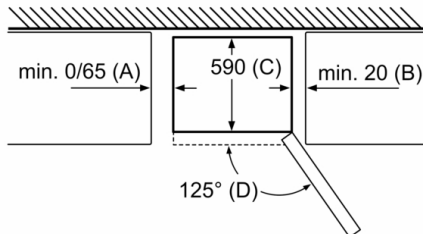

Additional features

- Optical and accoustical
- 3 x egg tray, 1 x ice cube tray

Dimension and installation

- Connection value 100 W
- 220 - 240 V
- Height adjustable front feet
- Dimensions: 203 cm H x 60 cm W x 66 cm D
- Based on the results of the standard 24-hour test. Actual consumption depends on usage/position of the appliance.
- To achieve the declared energy consumption, the distanceholders have to be used. As a result, the appliance depth increases by about 3.5 cm. The appliance used without the distance holder is fully functional, but has a slightly higher energy consumption.

Serie | 4, Free-standing fridge-freezer with freezer at bottom, 203 x 60 cm, Inox-look KGN39VLEAG

If the appliance is fitted directly to the wall, all of the drawers can be pulled out fully.
* With and without external handle.

Appliance Name	a	b	c	d	e	f	g
KGN39/KGF39 (int. handle)	2030	600	660	590	600	1210	660
KGN39/KGF39 (ext. handle)	2030	600	660	590	640	1210	700

Specification	
a	Height
b	Width
c	Depth with door closed, without handle
d	Cabinet depth
e	Width with door opened to 90°
f	Depth with door opened
g	Depth with door closed, with handle

measurements in mm

Appliance name	A	B	C	D
KGN33, 36, 39, 46, 49	0/65	20	590	125
KGF39, 49	0/65	20	590	125

Dimension A:
In models with vertical integrated handles, in order to open easily, a minimum distance of 65 mm is needed.