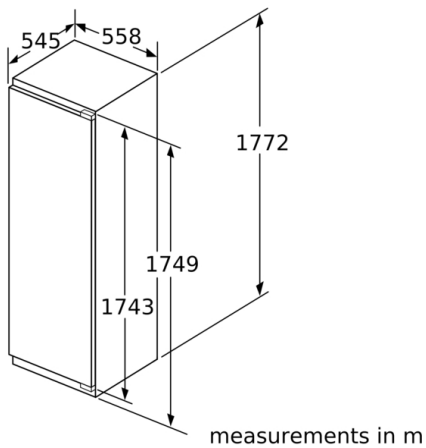

**Serie | 6, Built-in fridge, 177.5 x 56 cm, flat hinge
KIR81AFE0G**