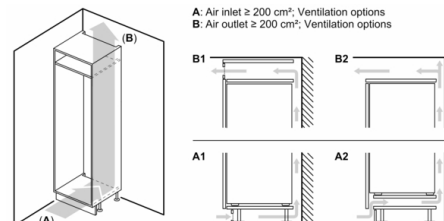

Functions

- Super Cooling: automatic deactivation
- Optical and acoustical door open warning

Dimension and installation

- Easy Installation
- Connection value 90 W
- Dimensions: 177.2 cm H x 55.8 cm W x 54.5 cm D
- Niche Dimensions: 177.5 cm H x 56 cm W x 55 cm D
- 220 - 240 V
- Based on the results of the standard 24-hour test. Actual consumption depends on usage/position of the appliance.

**Serie | 6, Built-in fridge, 177.5 x 56 cm, flat hinge
KIR81AFE0G**

Maximal permissible weight of the unit fronts

Fitted kitchen unit doors that exceed the permissible weight may cause damage and result in functional impairment of the hinges.

Hinges in mm:	undamped hinge, Door in kg:	damped hinge, Door in kg:
1500-1750	22	22

measurements in mm
Recommended gap dimensions for flat hinges

F	R	X
16-19	0-3	2.5
20	0-1	3
21	2-3	2.5
	0-1	3
22	2-3	2.5
	0	4
	1	3.5
	2-3	3

The gap dimensions recommended in the table must be adhered to in order to ensure that appliance doors do not collide with anything when they are opened, and to avoid causing damage to kitchen units.

Serie | 6, Built-in fridge, 177.5 x 56 cm, flat hinge KIR81AFE0G