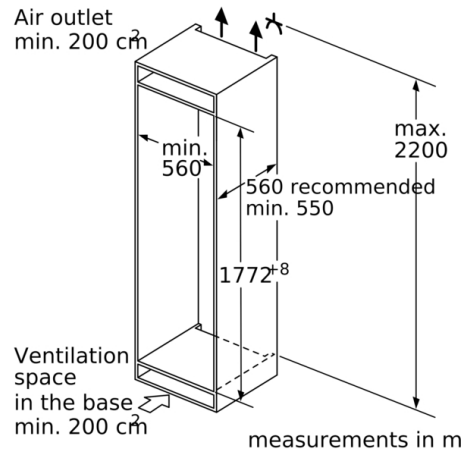

**Serie | 6, Built-in fridge, 177.5 x 56 cm, flat hinge
KIR81AFE0G**