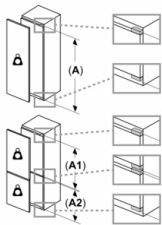

Serie | 6, Built-in fridge, 177.5 x 56 cm, flat hinge KIR81AFE0G

Maximal permissible weight of the unit fronts

Δ Weight

B: Undamped hinge, unit front in kg

C: Damped hinge, unit front in kg

A	B	C
1500-1750	22	22
720-1400	19	19
A1	15	19
A2	15	19