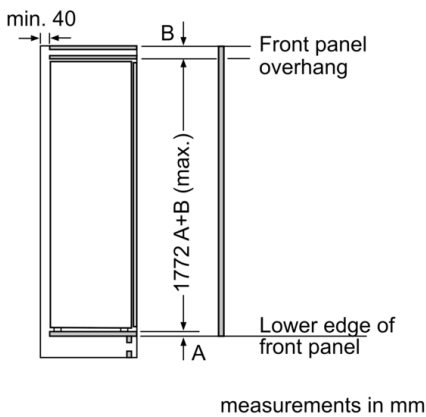

**Serie | 6, Built-in fridge, 177.5 x 56 cm, flat hinge
KIR81AFE0G**