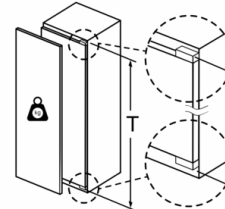

Maximal permissible weight of the unit fronts

Fitted kitchen unit doors that exceed the permissible weight may cause damage and result in functional impairment of the hinges.

Hinges in mm:	undamped hinge, Door in kg:	damped hinge, Door in kg:
1500-1750	22	22

measurements in mm
Recommended gap dimensions for flat hinges

F	R	X
16-19	0-3	2.5
20	0-1	3
21	2-3	2.5
	0-1	3
22	2-3	2.5
	0	4
	1	3.5
	2-3	3

The gap dimensions recommended in the table must be adhered to in order to ensure that appliance doors do not collide with anything when they are opened, and to avoid causing damage to kitchen units.