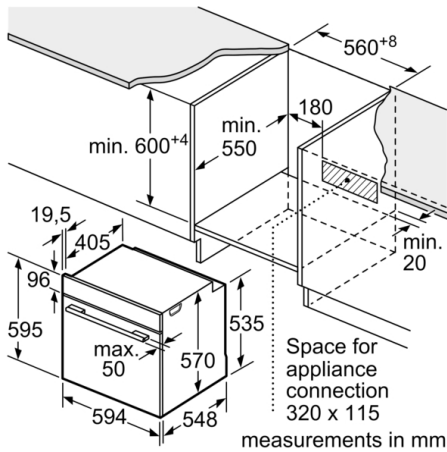

**Technical Data**

Color / Material Front : Stainless steel  
Construction type : Built-in  
Integrated Cleaning system : Pyrolytic  
Required niche size for installation (HxWxD) : 585-595 x 560-568 x 550 mm  
Dimensions : 595 x 594 x 548 mm  
Dimensions of the packed product (HxWxD) : 675 x 690 x 660 mm  
Control Panel Material : Stainless steel  
Door Material : Glass  
Net weight : 38.945 kg  
Usable volume of cavity : 71 l  
Cooking method : Conventional heat, Full width grill, Hot Air, Hotair gentle, Hot air grilling  
First cavity material : Other  
Oven control : electronic  
Number of interior lights : 1  
Approval certificates : CE, VDE  
Length of electrical supply cord : 120 cm  
EAN code : 4242005034161  
Number of cavities (2010/30/EC) : 1  
Energy efficiency rating : A  
Energy consumption per cycle conventional (2010/30/EC) : 0.99 kWh/cycle  
Energy consumption per cycle forced air convection (2010/30/EC) : 0.81 kWh/cycle  
Energy efficiency index (2010/30/EC) : 95.3 %  
Connection rating : 2990 W  
Fuse protection : 13 A  
Voltage : 220-240 V  
Frequency : 50; 60 Hz  
Plug type : no plug

### Performance/technical information

- Energy efficiency rating (acc. EU Nr. 65/2014): A
- Energy consumption per cycle in conventional mode: 0.99 kWh
- Energy consumption per cycle in fan-forced convection mode: 0.81 kWh
- Number of cavities: Main cavity
- Heat source: electrical
- Cavity volume: 71 litre capacity
- Total connected load electric: 2.99 KW
- Nominal voltage: 220 - 240 V
- 120 cm Cable length
- Temperature range 50 °C - 275 °C
- Appliance dimension (hxwxh): 595 mm x 594 mm x 548 mm
- Niche dimension (hxwxh): 585 mm - 595 mm x 560 mm - 568 mm x 550 mm
- Please refer to the dimensions provided in the installation manual

**Serie | 4, Built-in oven, 60 x 60 cm, Stainless steel**  
**HBS573BS0B**

Installation with a hob.

Measurements in mm

**A:** 19.5 mm  
**B:** Space for appliance connection 320 x 115 mm