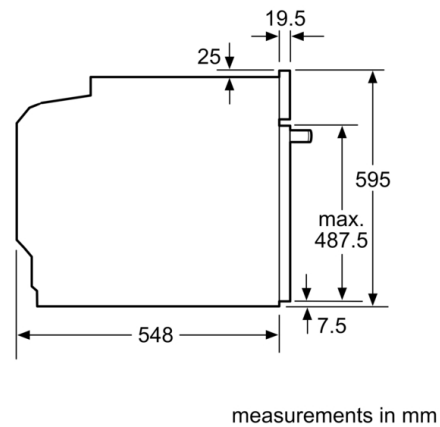

**Technical Data**

Color / Material Front : Stainless steel  
Construction type : Built-in  
Integrated Cleaning system : Pyrolytic  
Required niche size for installation (HxWxD) : 585-595 x 560-568 x 550 mm  
Dimensions : 595 x 594 x 548 mm  
Dimensions of the packed product (HxWxD) : 675 x 690 x 660 mm  
Control Panel Material : Stainless steel  
Door Material : Glass  
Net weight : 38.945 kg  
Usable volume of cavity : 71 l  
Cooking method : Conventional heat, Full width grill, Hot Air, Hotair gentle, Hot air grilling  
First cavity material : Other  
Oven control : electronic  
Number of interior lights : 1  
Approval certificates : CE, VDE  
Length of electrical supply cord : 120 cm  
EAN code : 4242005034161  
Number of cavities (2010/30/EC) : 1  
Energy efficiency rating : A  
Energy consumption per cycle conventional (2010/30/EC) : 0.99 kWh/cycle  
Energy consumption per cycle forced air convection (2010/30/EC) : 0.81 kWh/cycle  
Energy efficiency index (2010/30/EC) : 95.3 %  
Connection rating : 2990 W  
Fuse protection : 13 A  
Voltage : 220-240 V  
Frequency : 50; 60 Hz  
Plug type : no plug

### Performance/technical information

- Energy efficiency rating (acc. EU Nr. 65/2014): A
- Energy consumption per cycle in conventional mode: 0.99 kWh
- Energy consumption per cycle in fan-forced convection mode: 0.81 kWh
- Number of cavities: Main cavity
- Heat source: electrical
- Cavity volume: 71 litre capacity
- Total connected load electric: 2.99 KW
- Nominal voltage: 220 - 240 V
- 120 cm Cable length
- Temperature range 50 °C - 275 °C
- Appliance dimension (hxwxh): 595 mm x 594 mm x 548 mm
- Niche dimension (hxwxh): 585 mm - 595 mm x 560 mm - 568 mm x 550 mm
- Please refer to the dimensions provided in the installation manual

**Serie | 4, Built-in oven, 60 x 60 cm, Stainless steel**  
**HBS573BS0B**

Installation with a hob.

Measurements in mm

**A:** 19.5 mm  
**B:** Space for appliance connection 320 x 115 mm