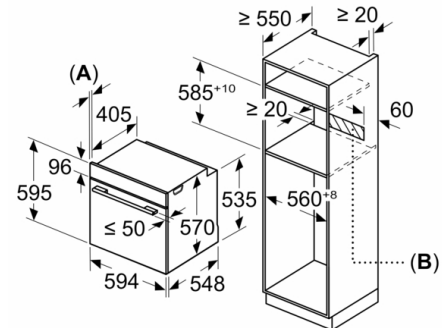

**Technical Data**

Color / Material Front : Stainless steel  
Construction type : Built-in  
Integrated Cleaning system : Pyrolytic  
Required niche size for installation (HxWxD) : 585-595 x 560-568 x 550 mm  
Dimensions : 595 x 594 x 548 mm  
Dimensions of the packed product (HxWxD) : 675 x 690 x 660 mm  
Control Panel Material : Stainless steel  
Door Material : Glass  
Net weight : 38.945 kg  
Usable volume of cavity : 71 l  
Cooking method : Conventional heat, Full width grill, Hot Air, Hotair gentle, Hot air grilling  
First cavity material : Other  
Oven control : electronic  
Number of interior lights : 1  
Approval certificates : CE, VDE  
Length of electrical supply cord : 120 cm  
EAN code : 4242005034161  
Number of cavities (2010/30/EC) : 1  
Energy efficiency rating : A  
Energy consumption per cycle conventional (2010/30/EC) : 0.99 kWh/cycle  
Energy consumption per cycle forced air convection (2010/30/EC) : 0.81 kWh/cycle  
Energy efficiency index (2010/30/EC) : 95.3 %  
Connection rating : 2990 W  
Fuse protection : 13 A  
Voltage : 220-240 V  
Frequency : 50; 60 Hz  
Plug type : no plug

### Performance/technical information

- Energy efficiency rating (acc. EU Nr. 65/2014): A
- Energy consumption per cycle in conventional mode: 0.99 kWh
- Energy consumption per cycle in fan-forced convection mode: 0.81 kWh
- Number of cavities: Main cavity
- Heat source: electrical
- Cavity volume: 71 litre capacity
- Total connected load electric: 2.99 KW
- Nominal voltage: 220 - 240 V
- 120 cm Cable length
- Temperature range 50 °C - 275 °C
- Appliance dimension (hxwxh): 595 mm x 594 mm x 548 mm
- Niche dimension (hxwxh): 585 mm - 595 mm x 560 mm - 568 mm x 550 mm
- Please refer to the dimensions provided in the installation manual

**Serie | 4, Built-in oven, 60 x 60 cm, Stainless steel**  
**HBS573BS0B**

Installation with a hob.

Measurements in mm

**A:** 19.5 mm  
**B:** Space for appliance connection 320 x 115 mm