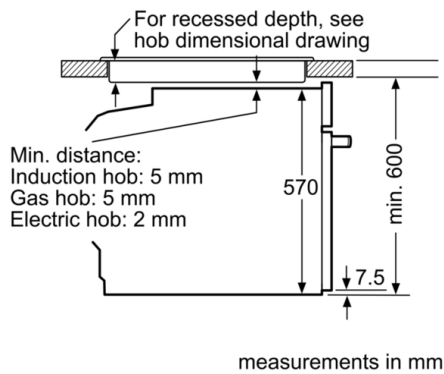

### Accessories

- 2 x combination grid, 1 x universal pan, 2 x Universal pan, slim size

### Performance/technical information

- Energy efficiency rating (acc. EU Nr. 65/2014): A
- Energy consumption per cycle in conventional mode: 0.99 kWh
- Energy consumption per cycle in fan-forced convection mode: 0.81 kWh
- Number of cavities: Main cavity
- Heat source: electrical
- Cavity volume: 71 litre capacity
- Total connected load electric: 2.99 KW
- Nominal voltage: 220 - 240 V
- 120 cm Cable length
- Temperature range 50 °C - 275 °C
- Appliance dimension (hxwxh): 595 mm x 594 mm x 548 mm
- Niche dimension (hxwxh): 585 mm - 595 mm x 560 mm - 568 mm x 550 mm
- Please refer to the dimensions provided in the installation manual

**Serie | 4, Built-in oven, 60 x 60 cm, Stainless steel**  
**HBS573BS0B**

Installation with a hob.

Measurements in mm

**A:** 19.5 mm  
**B:** Space for appliance connection 320 x 115 mm