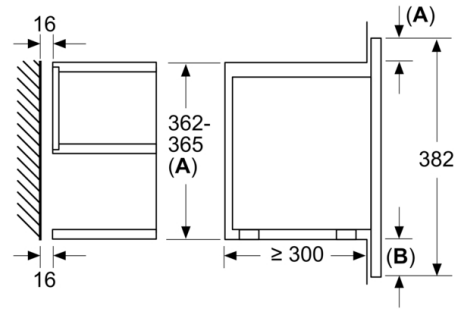

### **Performance/technical information**

- Cavity volume: 21 l
- Power cord length 150 cm Cable length
- Total connected load electric: 1.99 KW
- Nominal voltage: 220 - 240 V
- Appliance dimension (hxwxd): 382 mm x 594 mm x 318 mm
- Niche dimension (hxwxd): 362 mm - 382 mm x 560 mm - 568 mm x 300 mm
- For installation into a 60 cm wide wall unit, installation in tall housing
- Please refer to the dimensions provided in the installation manual

**Serie | 8, Built-in microwave oven, 60 x 38 cm, Stainless steel  
BEL634GS1B**

measurements in mm

A: Back panel open

measurements in mm

A: Overhang at top:  
Recess 362: 6 mm  
Recess 365: 3 mm  
B: Overhang at bottom: 14 mm

measurements in mm