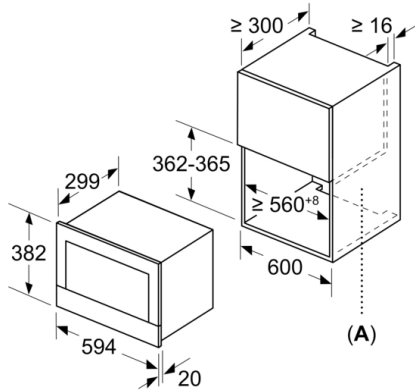

**Serie | 8, Built-in microwave oven, 60 x 38 cm, Stainless steel
BEL634GS1B**

measurements in mm