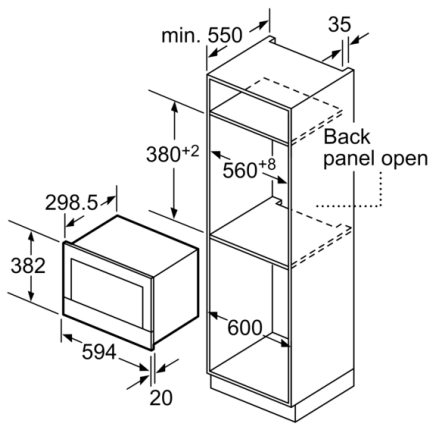

### **Performance/technical information**

- Cavity volume: 21 l
- Power cord length 150 cm Cable length
- Total connected load electric: 1.99 KW
- Nominal voltage: 220 - 240 V
- Appliance dimension (hxwxd): 382 mm x 594 mm x 318 mm
- Niche dimension (hxwxd): 362 mm - 382 mm x 560 mm - 568 mm x 300 mm
- For installation into a 60 cm wide wall unit, installation in tall housing
- Please refer to the dimensions provided in the installation manual

**Serie | 8, Built-in microwave oven, 60 x 38 cm, Stainless steel  
BEL634GS1B**

measurements in mm

A: Back panel open

measurements in mm

A: Overhang at top:  
Recess 362: 6 mm  
Recess 365: 3 mm  
B: Overhang at bottom: 14 mm

measurements in mm