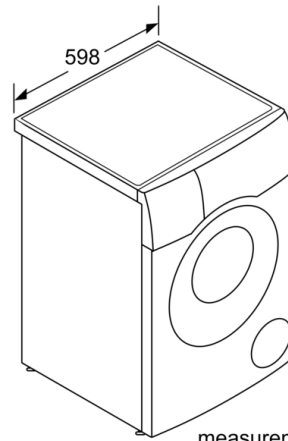

Technical Information

- Slide-under installation
- integrated 32 cm porthole, chrome, blackgrey with 125° opening door
- Left hinged door
- Dimensions (H x W): 84.8 cm x 59.8 cm
- Appliance depth: 61.6 cm
- Appliance depth incl. door: 65.4 cm
- Appliance depth with open door: 114.2 cm

^{**} Values are rounded.

**Serie | 6, Washer dryer, 10/6 kg, 1400 rpm
WDU28569GB**

measurements in mm

measurements in mm