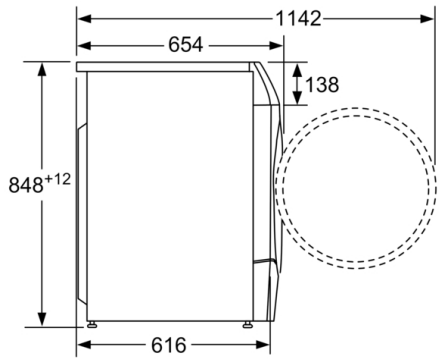

Height of removable worktop: 860 mm

Dimensions of the product: 848 x 598 x 616 mm

Net weight: 84.791 kg

Drum volume: 63 l

EAN code: 4242005192564

Optional accessories

WMZ2200 : Floor securing component

WMZ2381 : Extension for cold water inlet /Aquastop

Technical Information

- Slide-under installation
- integrated 32 cm porthole, chrome, blackgrey with 125° opening door
- Left hinged door
- Dimensions (H x W): 84.8 cm x 59.8 cm
- Appliance depth: 61.6 cm
- Appliance depth incl. door: 65.4 cm
- Appliance depth with open door: 114.2 cm

^{**} Values are rounded.

**Serie | 6, Washer dryer, 10/6 kg, 1400 rpm
WDU28569GB**

measurements in mm

measurements in mm